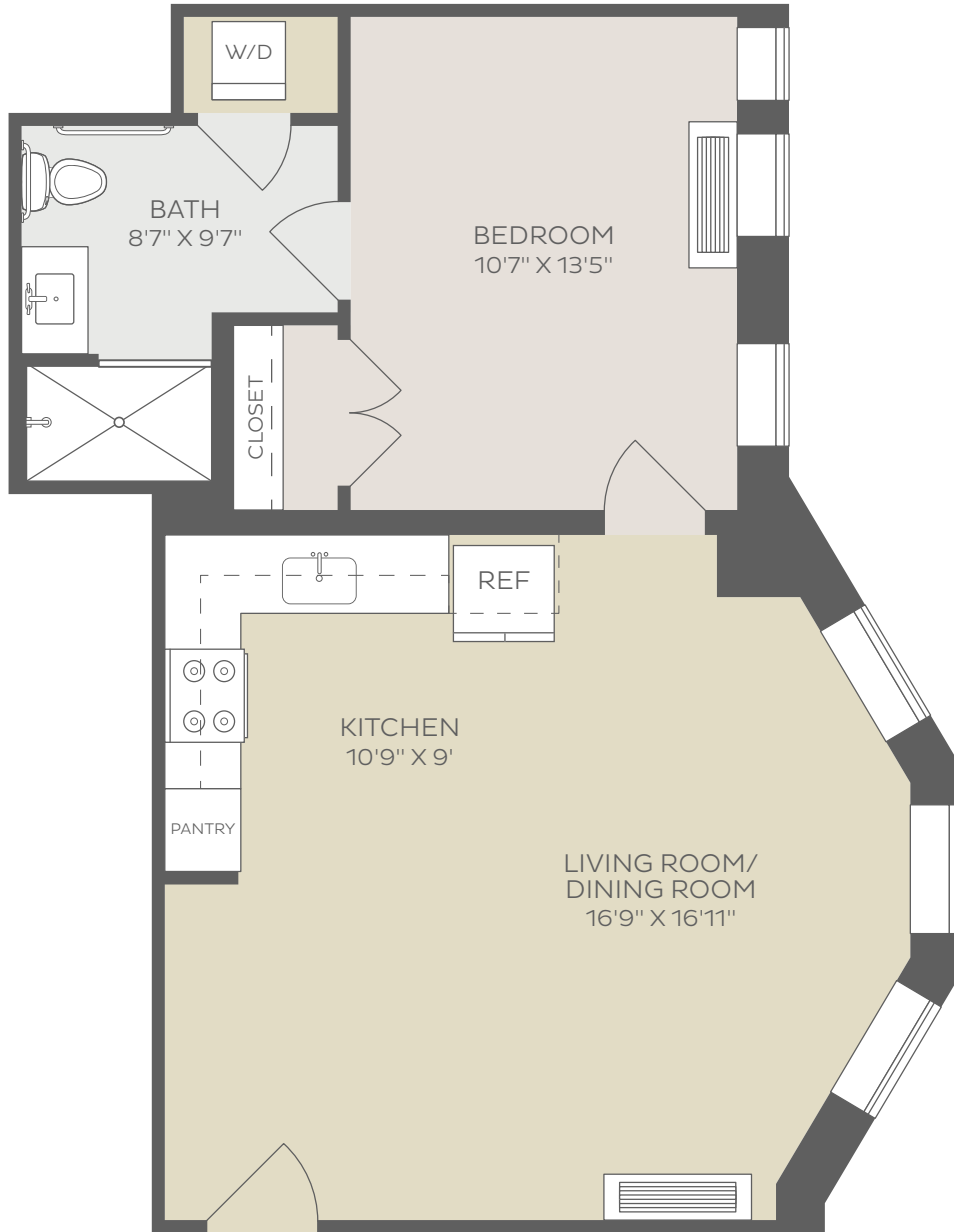

MITTON HOUSE #3 | 598 SQ. FT

INDEPENDENT LIVING AT THE NEWBURY

LIFEATTHENEWBURY.COM | 617.906.8486

Kisco Senior Living reserves the right to change pricing, delete or modify floor plans and specifications without notice or obligation. All square footage is approximate.