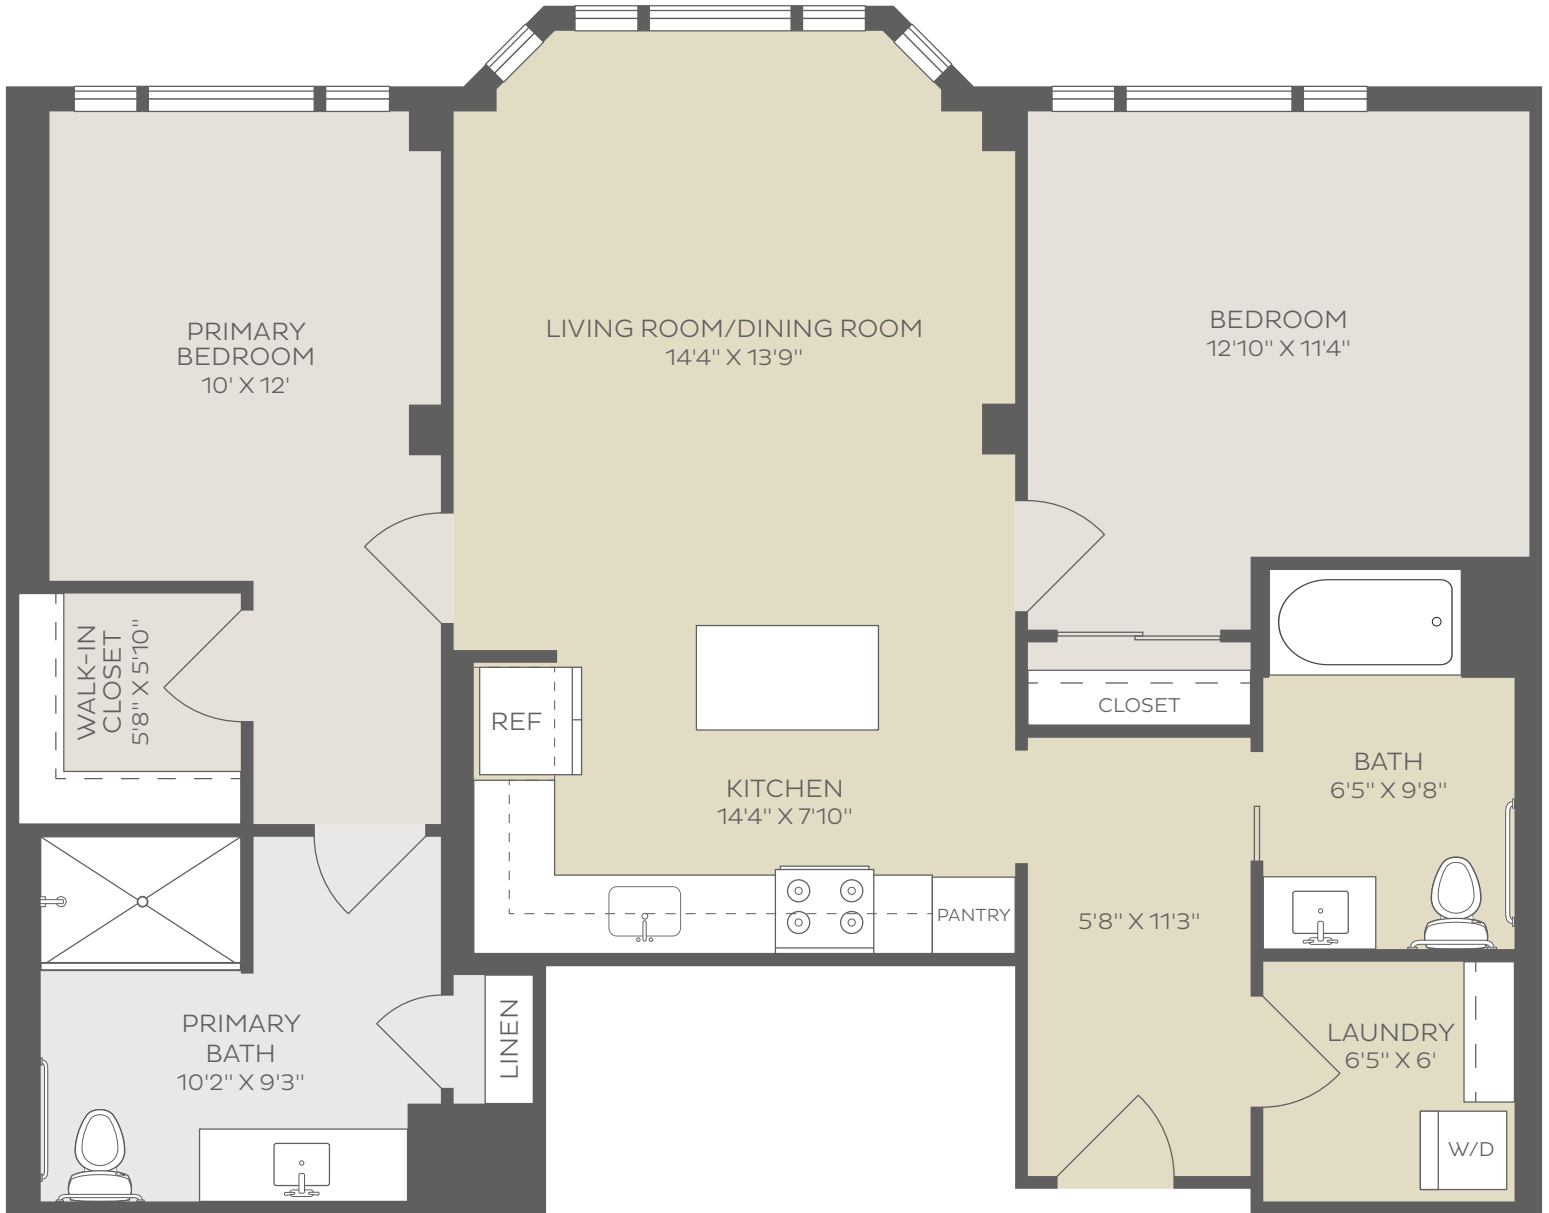

# UNIT 411 | 996 SQ. FT

INDEPENDENT LIVING AT THE NEWBURY

LIFEATTHENEWBURY.COM | 617.906.8486

*Kisco Senior Living reserves the right to change pricing, delete or modify floor plans and specifications without notice or obligation. All square footage is approximate.*