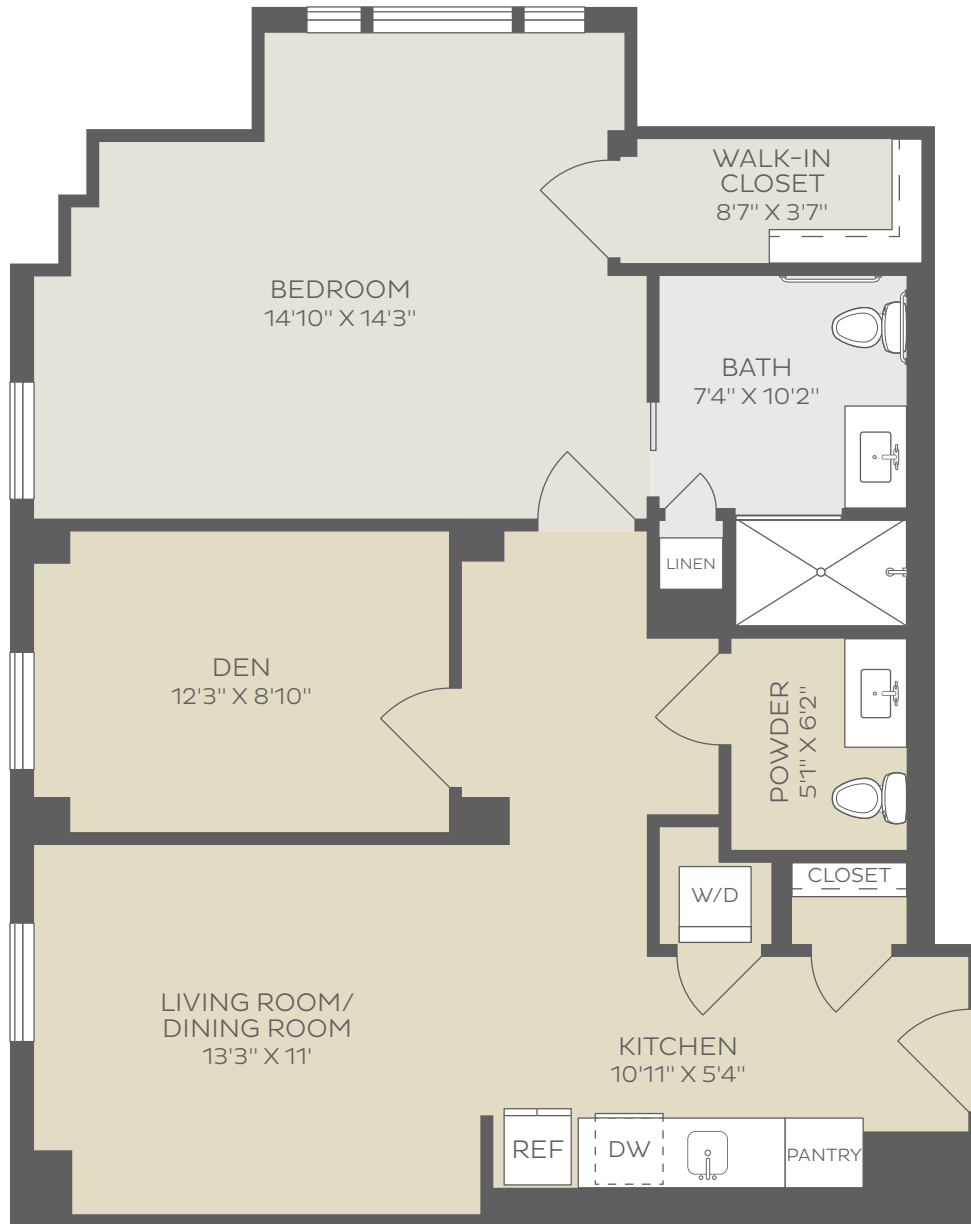

UNIT 301 | 773 SQ. FT

ASSISTED LIVING AT THE NEWBURY

LIFEATTHENEWBURY.COM | 617.906.8486

Kisco Senior Living reserves the right to change pricing, delete or modify floor plans and specifications without notice or obligation. All square footage is approximate.