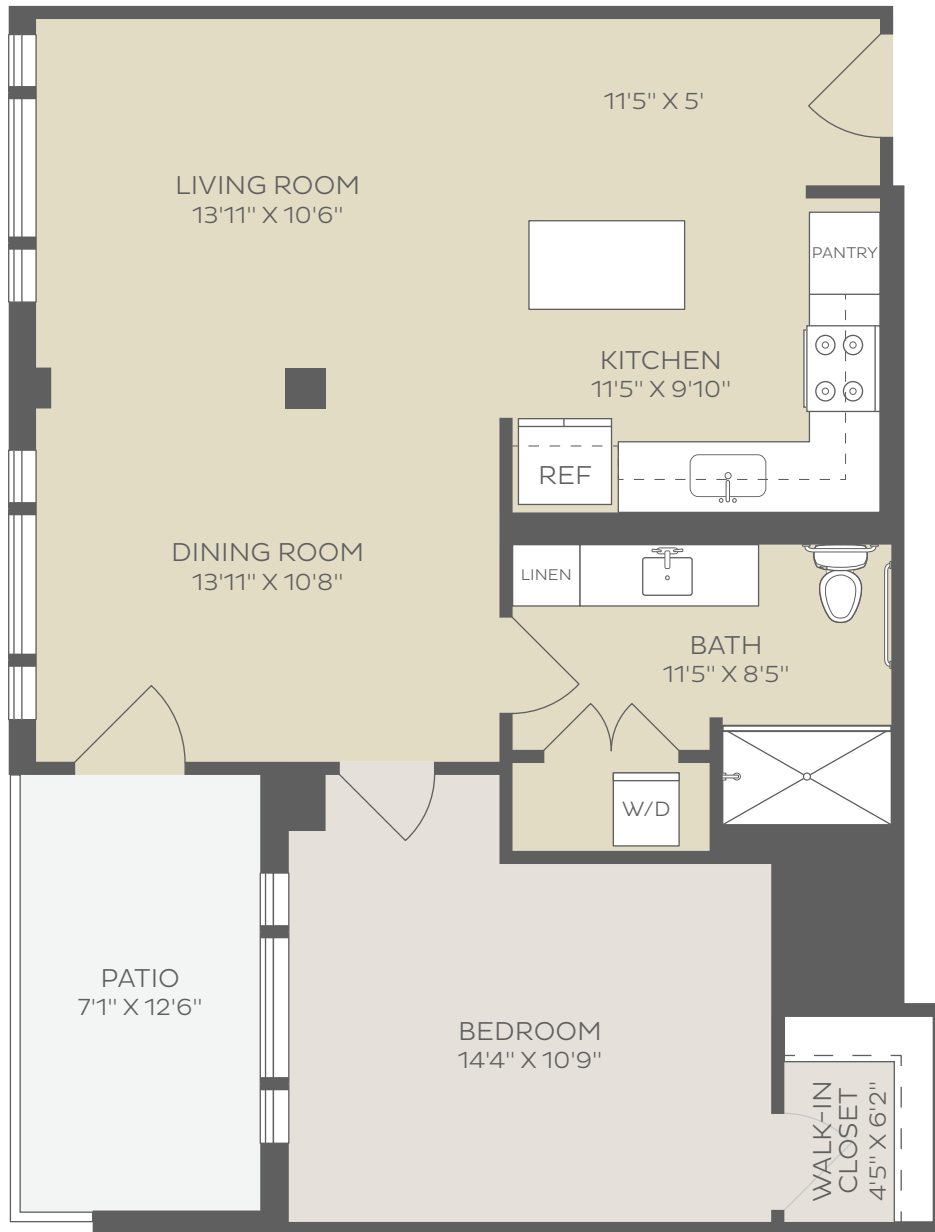

UNIT 514 | 792 SQ. FT

INDEPENDENT LIVING AT THE NEWBURY

LIFEATTHENEWBURY.COM | 617.906.8486

Kisco Senior Living reserves the right to change pricing, delete or modify floor plans and specifications without notice or obligation. All square footage is approximate.