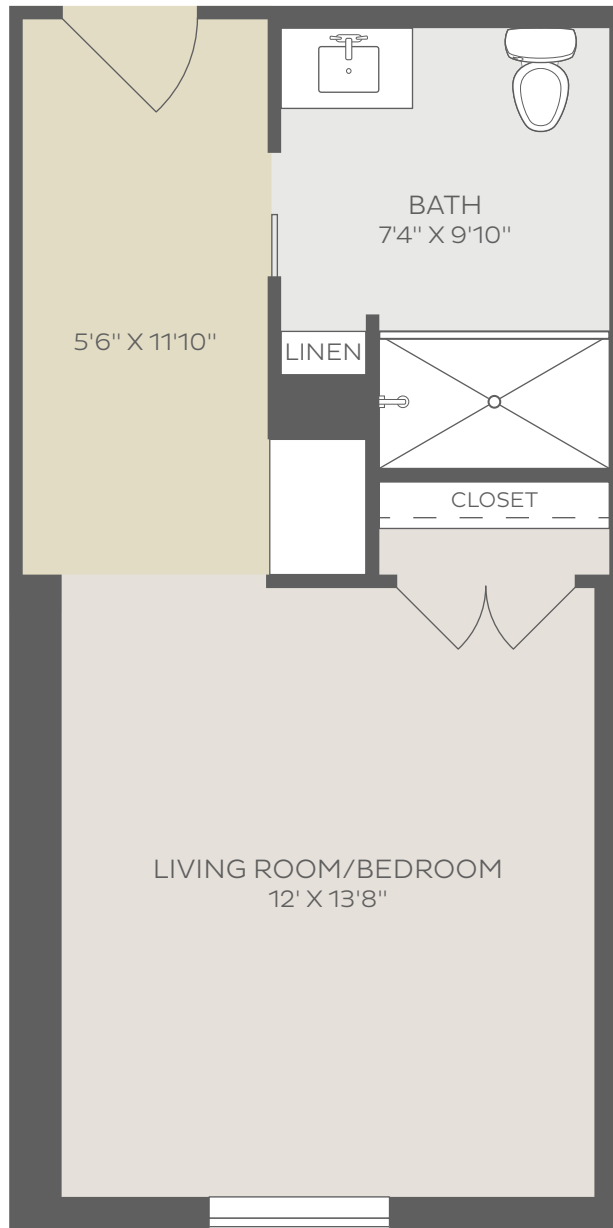

UNIT 206 | 330 SQ. FT

MEMORY CARE AT THE NEWBURY

LIFEATTHENEWBURY.COM | 617.906.8486

Kisco Senior Living reserves the right to change pricing, delete or modify floor plans and specifications without notice or obligation. All square footage is approximate.