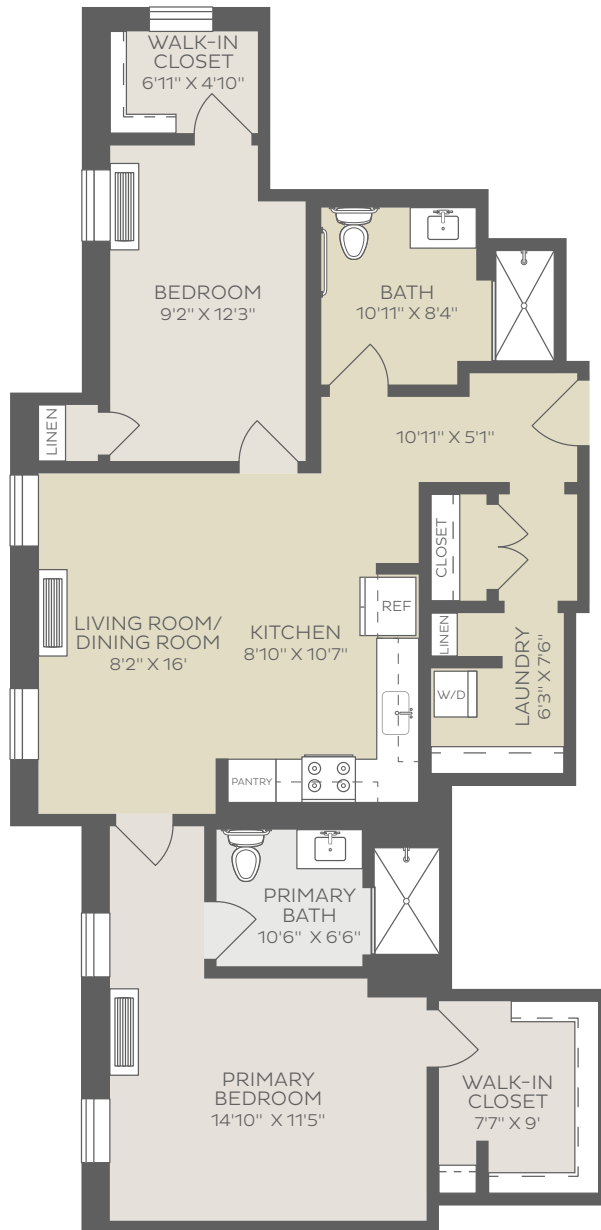

MITTON HOUSE #1 | 1,059 SQ. FT

INDEPENDENT LIVING AT THE NEWBURY

LIFEATTHENEWBURY.COM | 617.906.8486

Kisco Senior Living reserves the right to change pricing, delete or modify floor plans and specifications without notice or obligation. All square footage is approximate.